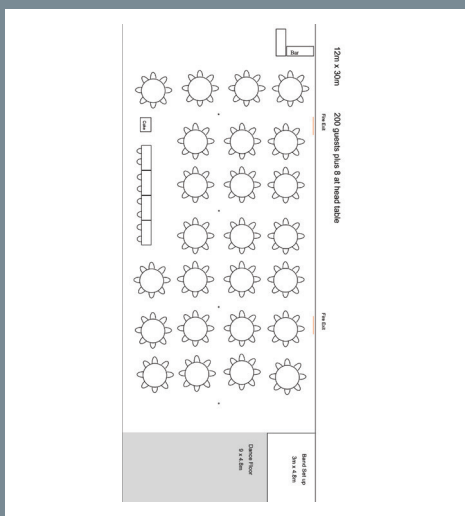

We will also Silk Estate will leave the location just as we found it.

Floor Plan

Note - Floor Plans can be customised.

Luxury 200: 200 People - 192 Guests + 8 Top Table

- 12m x 30m White 'Electron' Marquee – installed. Very elegant curved roofline, traditional Lawn Marquee with centre poles, 30m of clear wall
- White Silk Roof Liner & White Silk Walls (or full Clear Walls option)
- Fairy Lights – Perimeter
- x1 Dance Floor 8.4m x 4.8m - installed & screwed to frame, LED lighting to edge
- x24 1.5m Round Tables - seats 8 for easy conversation (192 Guests)
- x24 2.8m Round White Linen
- x4 1.83m Top Tables (8 Bridal Party)
- x4 Cloths and Box Pleat Skirting on Top Tables
- x200 White Milano chairs
- x3 2.4m Buffet Tables
- x2 1.83m Bar Tables
- x5 305cm x 180cm White Linen
- x1 0.9m Square Cake Table with White Linen
- x6 LED up lights
- x1 Fire extinguisher, alarm & illuminated fire exit sign
- All power leads & 6-point RCD Multi-box; runs lights
- Automated Insect Repellent
- Code of Compliance - required for marquees over 100 sqm (Other council charges may differ)
- * Optional: Heating, catering marquee