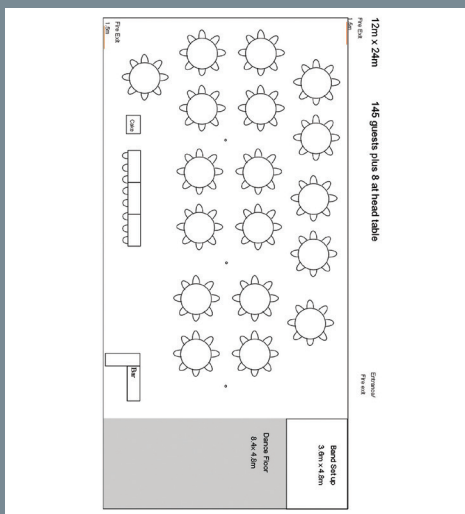

#### Floor Plan

Note - Floor Plans can be customised.

#### Luxury 160: 160 People - 152 Guests + 8 Top Table

- 12m x 24m White 'Electron' Marquee – installed. Very elegant curved roofline, traditional Lawn Marquee with centre poles, 24m of clear wall
- White Silk Roof Liner & White Silk Walls (or Clear Walls option)
- Fairy Lights – Perimeter
- x1 Dance Floor 8.4m x 4.8m - installed & screwed to frame, LED lighting to edge
- x19 1.5m Round Tables - seats 8 for easy conversation (152 Guests)
- x19 2.8m Round White Linen
- x3 1.83m Top Tables (8 Bridal Party)
- x3 Cloths and Box Pleat Skirting on Top Tables
- x160 White Milano chairs
- x3 2.4m Buffet Tables
- x2 1.83m Bar Tables
- x5 305cm x 180cm White Linen
- x1 0.9m Square Cake Table with White Linen
- x4 LED up lights
- x1 Fire extinguisher, alarm & illuminated fire exit sign
- All power leads & 6-point RCD Multi-box; runs lights
- Automated Insect Repellent
- Code of Compliance - required for marquees over 100 sqm (Other council charges may differ)
- \* Optional: Heating, catering marquee